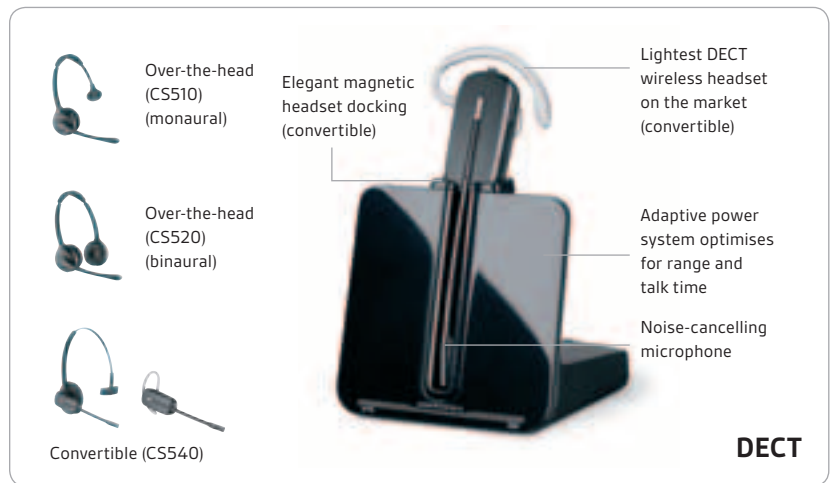

KEY FEATURES

Superior comfort and call management

- Gain mobility – multitask hands-free up to 120 metres
- Audio controls volume/mute at your fingertips
- Conference in up to three additional headsets for enhanced collaboration
- Offers you a choice of three comfort-tested wearing options* to match your personal style
- Use with Electronic Hookswitch Cable or Handset Lifter to remotely answer/end calls (sold separately)

Outstanding audio quality

- DECT technology provides better audio; eliminates interference from Wi-Fi networks
- Advanced wideband audio using CAT-iq technology for high definition voice quality
- Noise-cancelling microphone reduces background noise interruptions, ensuring great audio quality and easing listener fatigue
- Enhanced Digital Signal Processing (DSP) provides more natural sounding voice

Recommended accessories

- HL10 Handset Lifter adds remote call answer/end convenience
- Electronic Hookswitch Cable electronically adds remote answer/end convenience, eliminating the need for a Handset Lifter

*Neckband sold separately

BACKED BY PLANTRONICS GLOBAL SERVICE AND SUPPORT

For more information about the CS500 or other Plantronics products, please visit our web site at: plantronics.com